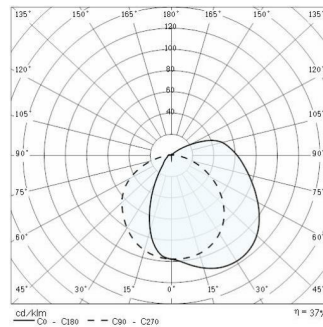

POLO 2/I

Part number	007713
Lampholder:	E27
Light Source:	INCANDESCENT LAMPS (A60)
Wattage:	1x75 W
Finish:	IVORY-10 / Ivory / Textured
Insulation class:	I
Degree of protection:	IP40
IK-J-xxIP:	IK06 1J xx3
Optic:	SYMMETRIC EXTRA WIDE REFLECTOR
Ta MIN luminaire:	-30°
Ta MAX luminaire:	45°

Description

Wall and pole mounted luminaire for 45° directed light for indoor and outdoor, comprising:

- Technopolymer housing
- Pressed glass diffuser with internal pattern, white painted internally
- Stainless steel locking screws
- The securing space allows installation on the recessed boxes
- Only for resistance load: max 150 W, min 40 W
- Recommended installation height: 2.1 m
- POLO/I and POLO 2/I versions including on/off switch

Photometric data

Technical drawings